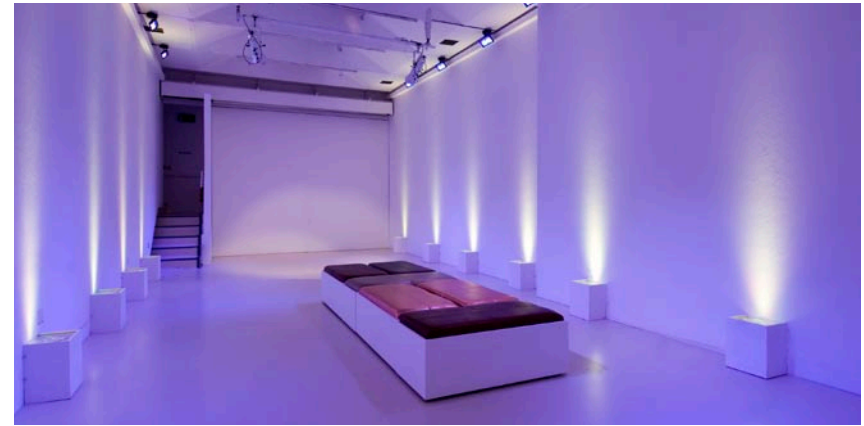

The Future Gallery

5 Great Newport Street, London, WC2H 7HY
www.futuregallery.co.uk
+44 (0)20 3301 4727

The Future Gallery

Seconds from Leicester Square the Future Gallery is now open for hire offering 1000 square foot of high spec white canvas events space right in the heart of the bustling west end.

The stunning gallery holds up to 100 guests for product launches, parties and receptions. Facilities include a state of the art integrated lighting system to instantly change the gallery's colour at the touch of a button and a 1000 watt PA system to ensure the gallery always sounds great. With the addition of a decadent fully spec'd cocktail bar and dedicated technical area the Future Gallery makes sure every event hits the mark.

Technical Info

- Free Wi-Fi available throughout.
- Free integrated DMX LED lighting system providing instant colour changing for a host of potential moods and applications.
- Rated fixing points for rigging auxiliary AV equipment provided on all beams in main space.
- 32 amp three phase and 16 amp single phase in the control room. Covered 13 amp power points provided throughout.
- Decadent and versatile separate meeting room (below).